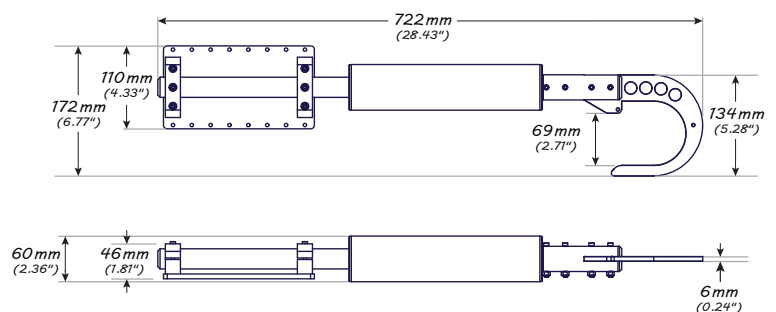

Oceanus ROV System – Accessories

Misc. ROV Attachments – Gaff Pole

Designed,
engineered &
manufactured
on-site. | MN

A00159 Oceanus ROV System Accessory -Misc.- Gaff Pole-December 2022-PR10

Compatible with MarineNav's Pro and Ultimate class series ROV systems the Oceanus ROV Gaff Pole is indispensable when retrieving ghost gear, lost mooring chain or underwater cable.

Key Features

Designed, engineered and manufactured on-site, MarineNav ROV accessories are hand-assembled to exacting standards. The MarineNav Gaff Pole ships fully assembled with all necessary mounting fasteners.

- Manufactured from aluminum and marine-grade materials. Weighs 1.63 kg (3.6 lbs)
- Extra long arm with buoyancy chamber offsets weight of snagged gear
- 2-year limited warranty*

Mechanical Specifications