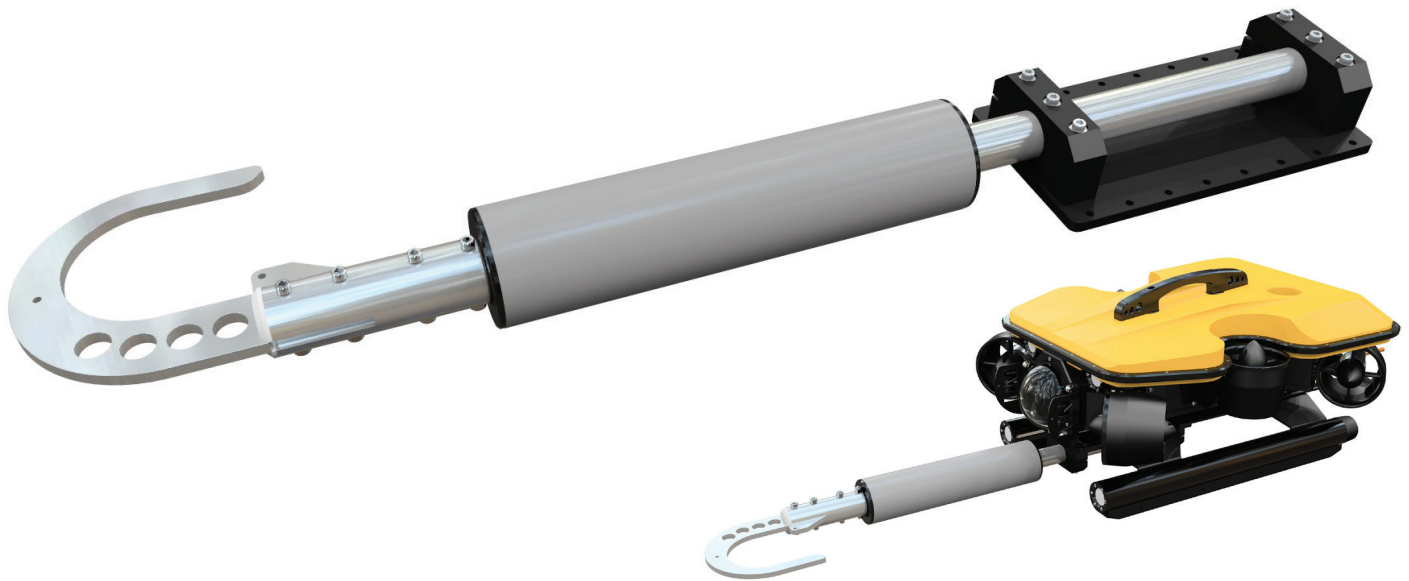

Oceanus ROV System – Accessories

Misc. ROV Attachments – Gaff Pole

Designed,
engineered &
manufactured
on-site. | MN

A00159 Oceanus ROV System Accessory -Misc.- Gaff Pole-December 2022-PR10

Compatible with MarineNav's Pro and Ultimate class series ROV systems the Oceanus ROV Gaff Pole is indispensable when retrieving ghost gear, lost mooring chain or underwater cable.

Key Features

Designed, engineered and manufactured on-site, MarineNav ROV accessories are hand-assembled to exacting standards. The MarineNav Gaff Pole ships fully assembled with all necessary mounting fasteners.

- Manufactured from aluminum and marine-grade materials. Weighs 1.63 kg (3.6 lbs)
- Extra long arm with buoyancy chamber offsets weight of snagged gear
- 2-year limited warranty*

Mechanical Specifications