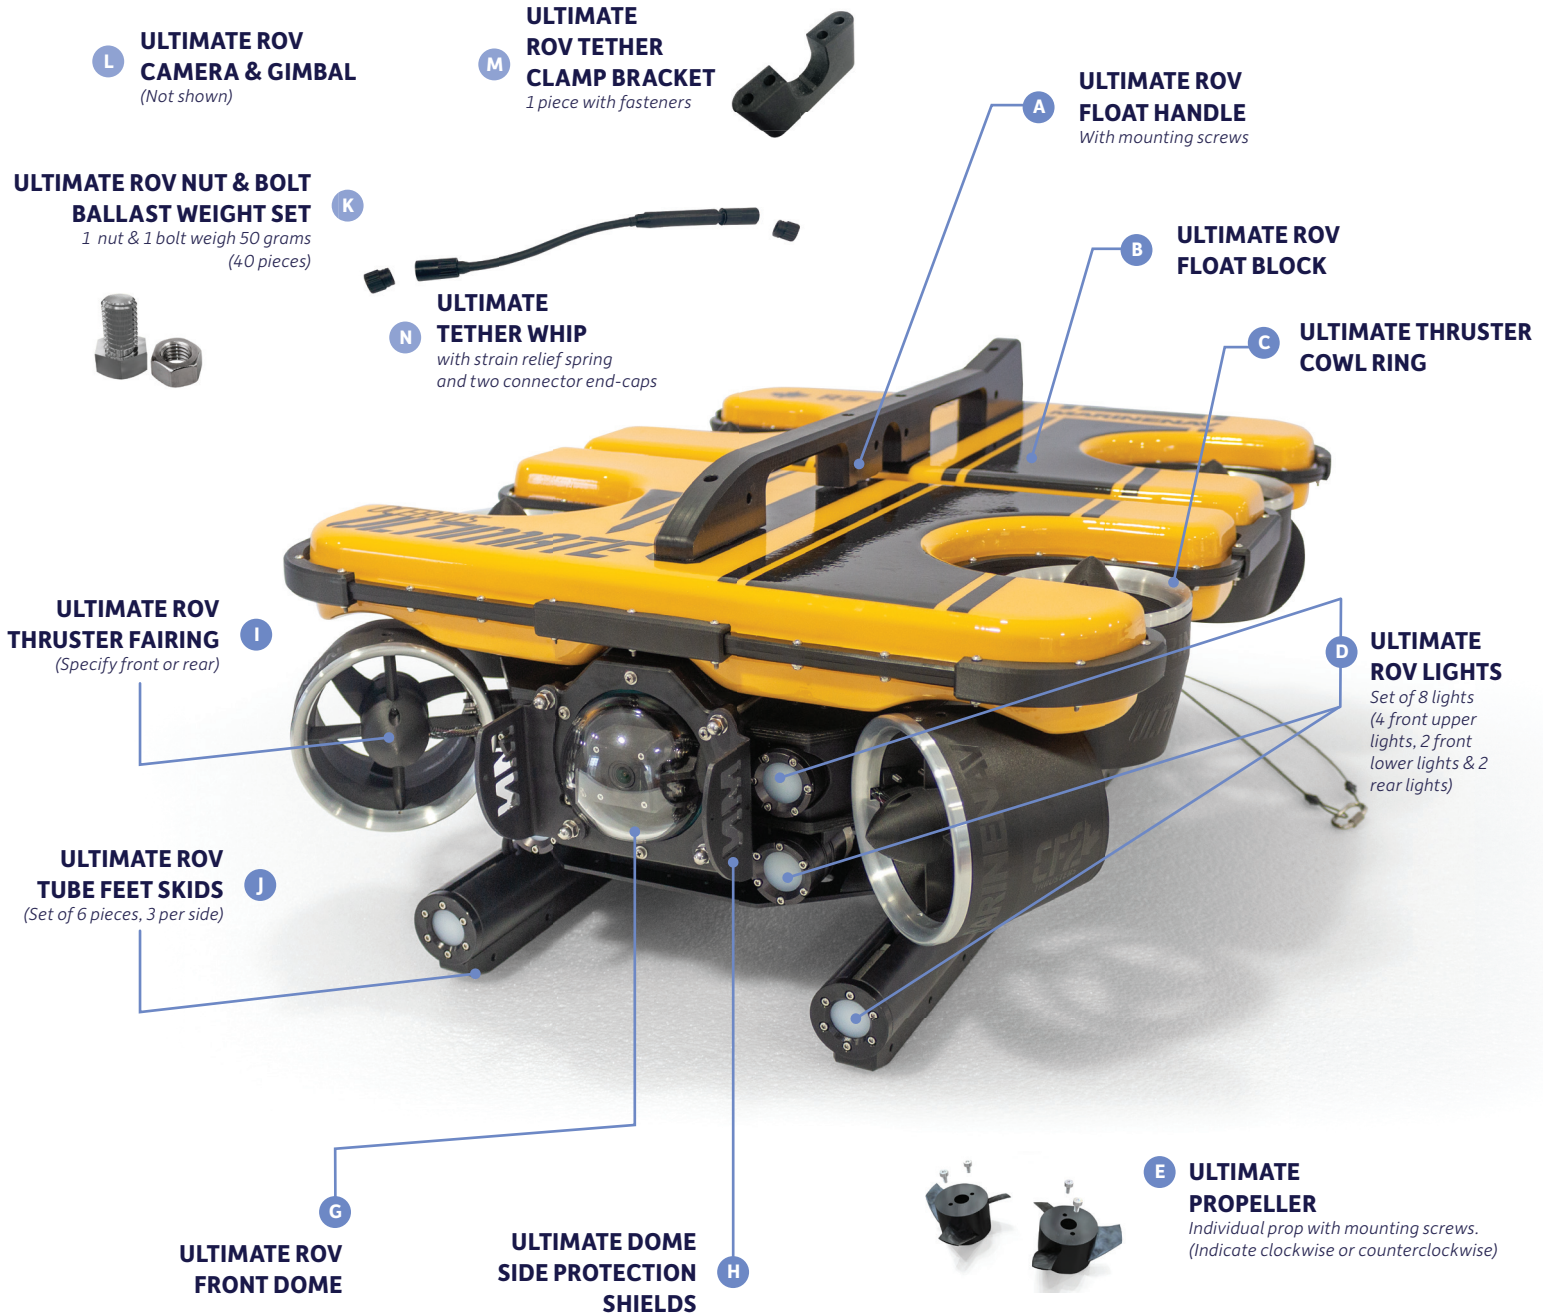

Oceanus Ultimate ROV system

Replacement parts list - March 2023

A00159 Oceanus Ultimate ROV System -Replacement Parts-PR10

MarineNav ROVs and replacement parts are designed, engineered and manufactured on-site. Contact a MarineNav representative to request bespoke ROV replacement parts not included on this list.